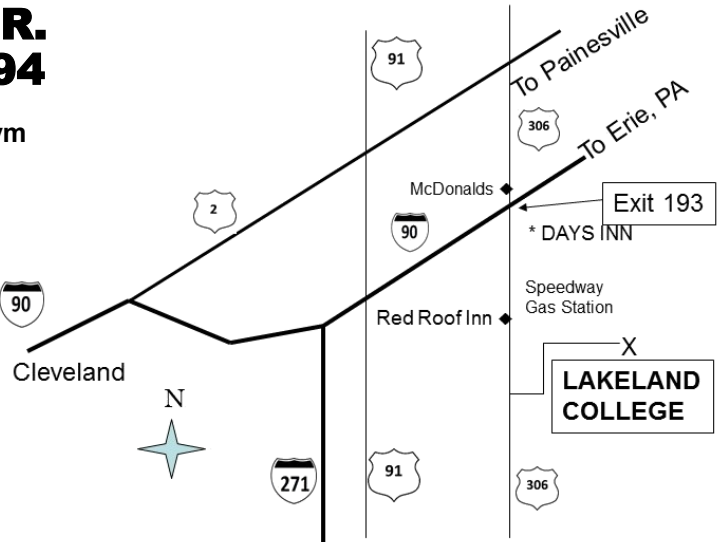

Diecast * Hot Wheels * Franklin Mint * Danbury Mint
Pressed Steel * Japanese Tin
Dinky * Matchbox * Planes * Tootsie Toy * Mechanical Toys *
Erector & Mechanical Robots * Dolls
And Much Much More!

INFO: (216) 470-5780

Email: cleveshows@att.net

Web: www.neocollectibletoys.com

TOY II Jan. 8, 2022 Toy Show 2- No "Pack Up" before 2 P.M.

PLEASE PRINT
Name: _____
Phone: (_____) _____
Address: _____
City: _____ State: _____ Zip: _____
Email: [Grid for email address]
Permit# _____ Amt. Enclosed $ _____ No of Tables _____
Electrical ☐

NO LOCATIONS REQUESTS WILL BE HONORED - but we will try to accommodate you

6' X 30" Tables
Table $26.00
Load in Fri. 1:00 pm to 4:00 pm
Sat. 7 a.m. to 9 a.m.

Make Checks Payable To:
Jim Wendorf
Mail To:
Tom Pescha
3942 East 364th Street
Willoughby, Ohio 44094
Phone (216) 470-5780
www.neocollectibletoys.com
Please send payment with table
order by Dec. 28, 2021